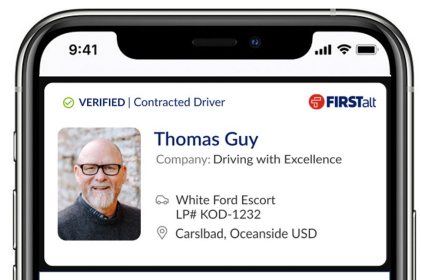

Background & MVR Checks

- Initial and continuous background and MVR checks.

First Alt Identification

- All drivers and vehicles will be easily identifiable.

Vehicle ID

ID Badge

Digital Driver ID